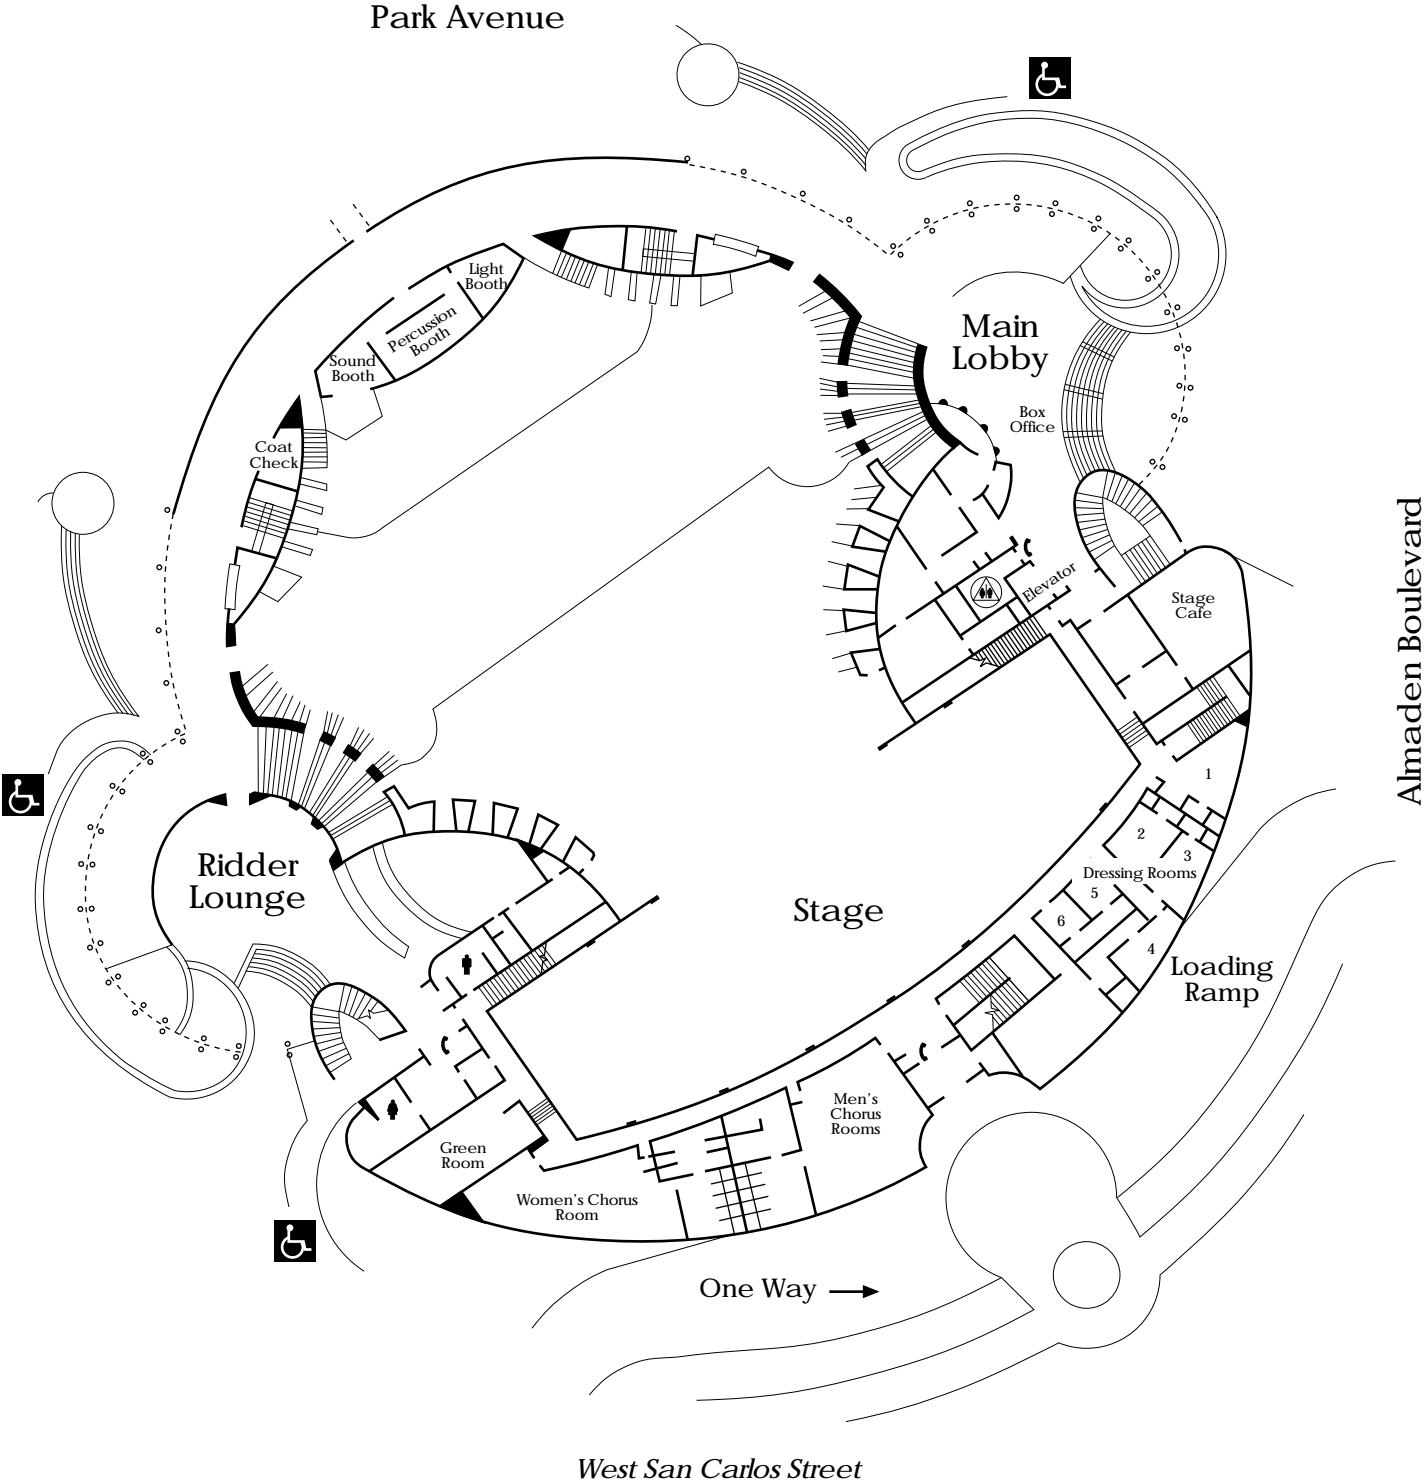

Center for the Performing Arts

Scale 1 = 40

Location	Capacity	Main Floor	Balcony Seating	Proscenium Opening (W x H)	Stage Size (W x H)
Center for the Performing Arts	2665	1909	756	60' x 34'	144' x 40'