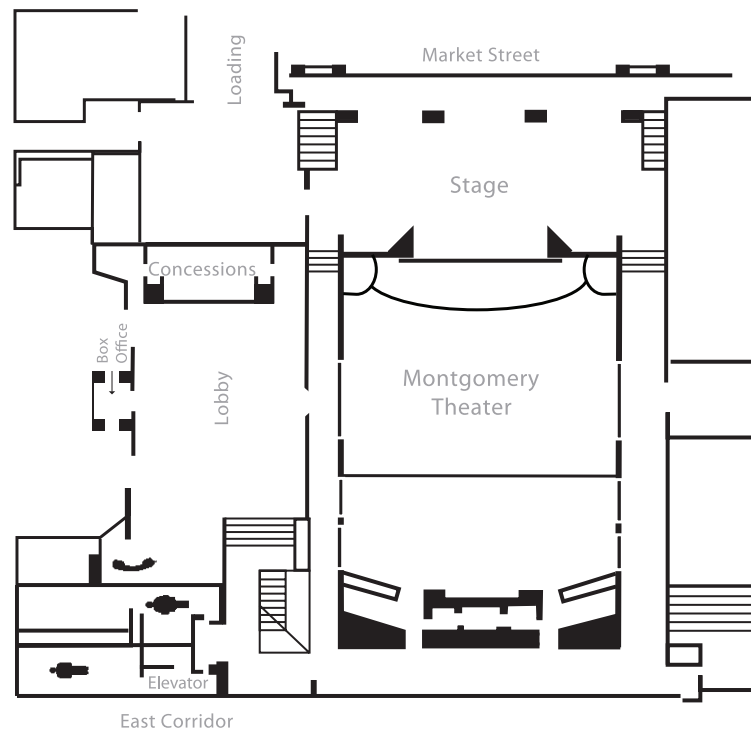

Montgomery Theater

Seating Plan

Location	Capacity	Orchestra	Balcony	Stage Proscenium Opening (WxH)	Stage Size (WxH)
Montgomery Theater	475	325 Total 318 Fixed 4 Wheelchair areas / 3 Companion seats	150 Total 149 Fixed 1 Wheelchair area	26' x 14'	50' x 30'

Montgomery Theater

Overall Floor Plan

Location	Capacity	Orchestra	Balcony	Stage Proscenium Opening (WxH)	Stage Size (WxH)
Montgomery Theater	475	325 Total 318 Fixed 4 Wheelchair areas 3 Companion seats	150 Total 149 Fixed 1 Wheelchair area	26' x 14'	50' x 30'