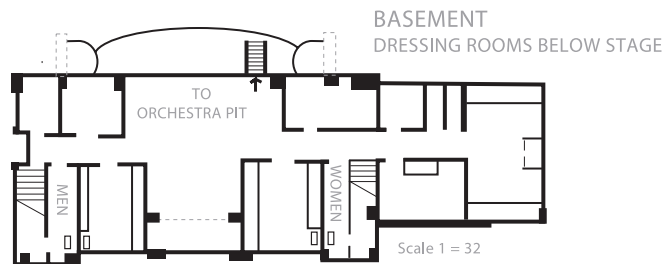

Montgomery Theater

Seating Plan

Location	Capacity	Orchestra	Balcony	Stage Proscenium Opening (WxH)	Stage Size (WxH)
Montgomery Theater	475	325 Total 318 Fixed 4 Wheelchair areas / 3 Companion seats	150 Total 149 Fixed 1 Wheelchair area	26' x 14'	50' x 30'

Montgomery Theater

Overall Floor Plan

Location	Capacity	Orchestra	Balcony	Stage Proscenium Opening (WxH)	Stage Size (WxH)
Montgomery Theater	475	325 Total 318 Fixed 4 Wheelchair areas 3 Companion seats	150 Total 149 Fixed 1 Wheelchair area	26' x 14'	50' x 30'