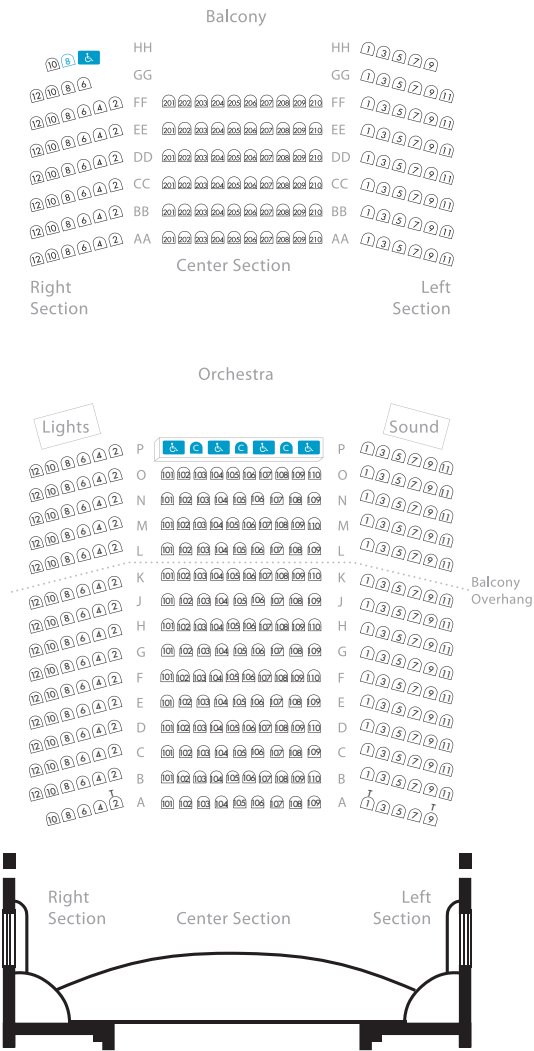

Montgomery Theater

271 South Market Street, San Jose, CA 95113 • 800-SAN-JOSE
www.sanjosetheaters.org

Fast Facts

- Located across the street from the San Jose Convention Center
- 475 seating capacity, including up to 5 ADA compliant seats with 2 main aisles
- Full staging and production capabilities
- Home to CMT San Jose
- Outside, courtyard reception patio 2,896 sq.ft, 379 occupants

The Montgomery Theater is located across the street from the Convention Center, making transportation and parking easy with a Light Rail stop near the theater entrance and several pay parking lots within walking distance.

Montgomery Theater

Seating Plan

Location	Capacity	Orchestra	Balcony	Stage Proscenium Opening (WxH)	Stage Size (WxH)
Montgomery Theater	475	325 Total 318 Fixed 4 Wheelchair areas / 3 Companion seats	150 Total 149 Fixed 1 Wheelchair area	26' x 14'	50' x 30'

Montgomery Theater

Overall Floor Plan

Location	Capacity	Orchestra	Balcony	Stage Proscenium Opening (WxH)	Stage Size (WxH)
Montgomery Theater	475	325 Total 318 Fixed 4 Wheelchair areas 3 Companion seats	150 Total 149 Fixed 1 Wheelchair area	26' x 14'	50' x 30'