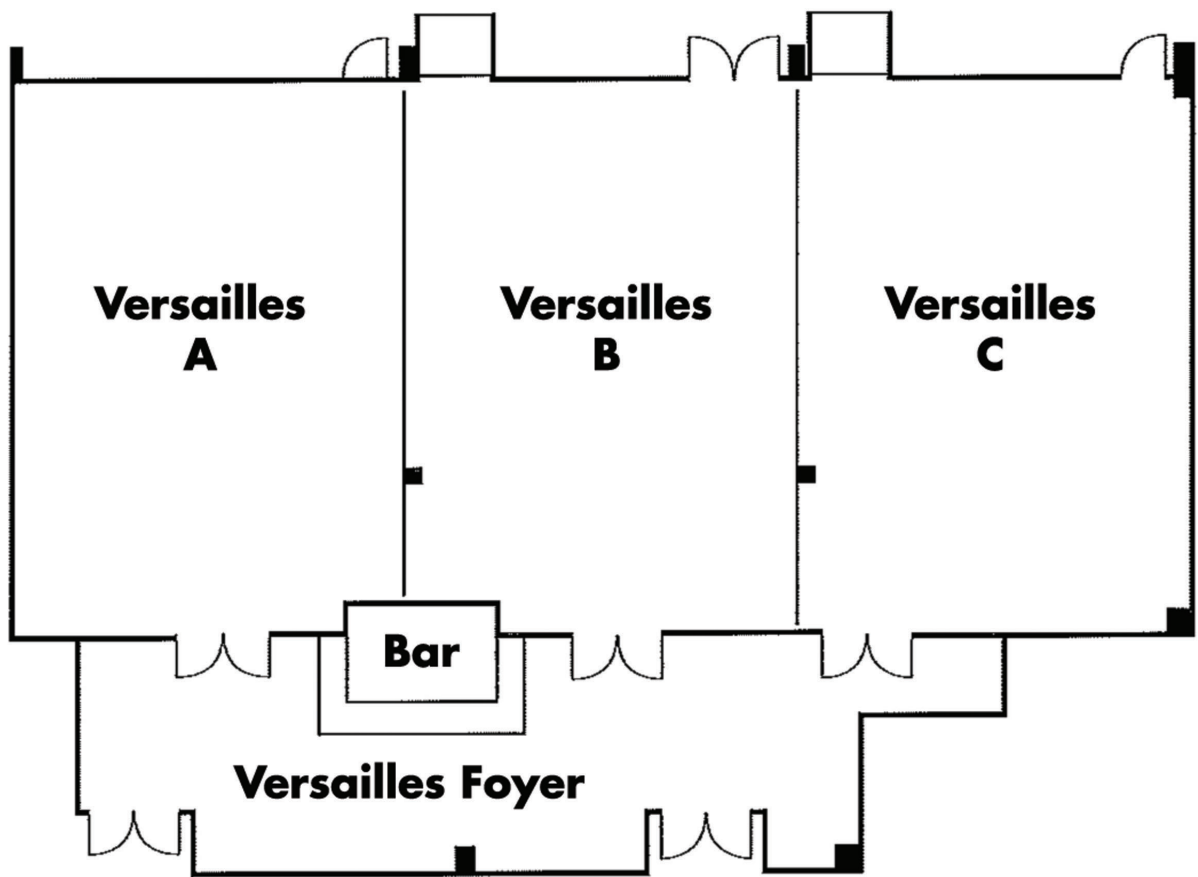

Meeting Space

- 4,400 sq. ft. of total meeting space
- Largest meeting room is 2,664 sq. ft.
- 6,000 sq. ft. of outdoor function space
- 9 breakout meeting rooms
- Onsite audio visual equipment
- Onsite catering
- High-speed Internet access

Four Points by Sheraton San Jose Airport

First Floor Meeting Rooms Floor Plan

*No diagram provided for Bordeaux, Merlot and Board Room

Four Points by Sheraton San Jose Airport

Meeting Rooms Floor Plan Dimensions

Room Name	Dimensions	Square Ft.	Theater	Conference	Banquet	Hollow Square	Classroom	U-Shape	Reception
Versailles Ballroom	72 X 37 X 12	2,664	250	90	180	75	120	75	200
Versailles A	24 X 37 X 12	888	80	25	60	25	45	25	70
Versailles B	24 X 37 X 12	888	80	25	60	25	45	25	70
Versailles C	24 X 37 X 12	888	80	25	60	25	45	25	70
Foyer	16 X 56 X 9.5	896							65
Bordeaux	35 X 23 X 8	840	65	24	60	25	45	24	65
Merlot	23 X 18 X 8	414	24	12	24	12	15	10	
Board Room	30 X 20 X 8	600		12					18
Outside Terrace	100 X 30	3,000			150	25			200