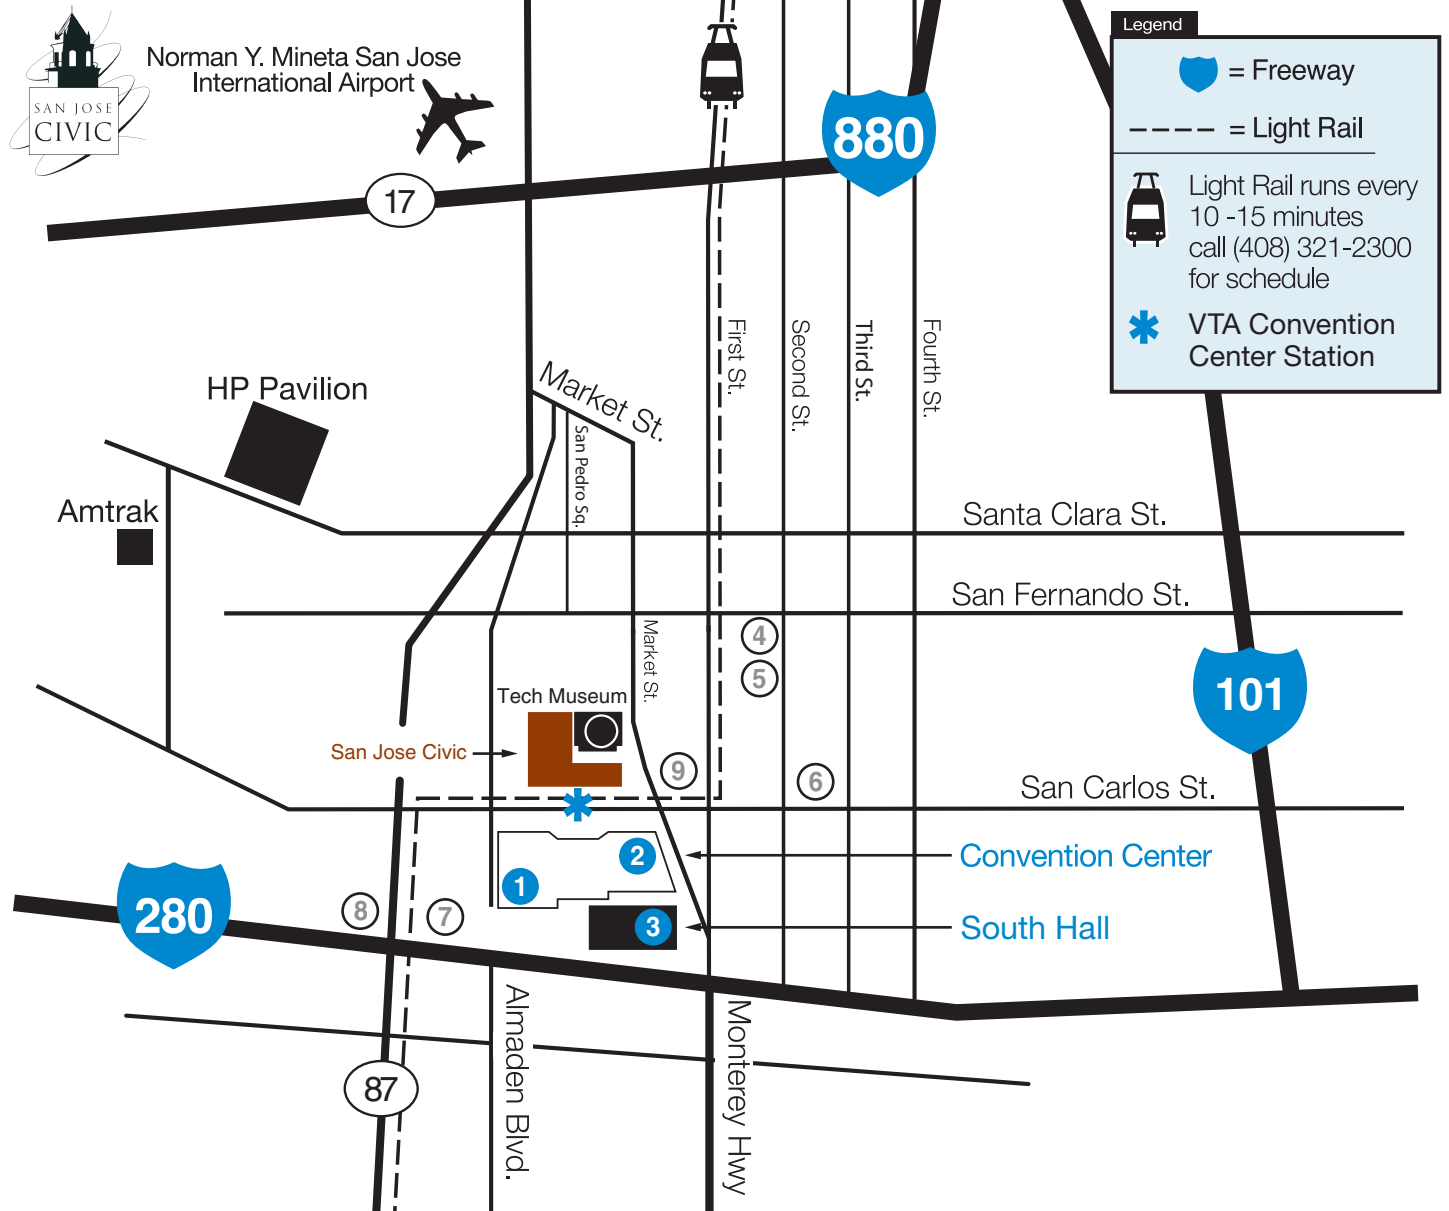

SAN JOSE CIVIC PARKING MAP

Parking Garages

1 San Jose Civic Parking (Convention Center)

Almaden Boulevard Entrance
$1/20 min., $18 max., 6am-6pm wkdy;
$0.50/20 min., $18 max., 6am-6pm wknd & hol; **$3 after 6pm**

2 San Jose Civic Additional Parking (Convention Center)

Market Street Entrance
$1/20 min., $18 max., 6am-6pm wkdy;
$0.50/20 min., $18 max., 6am-6pm wknd & hol; **$3 after 6pm**

3 San Jose Civic Additional Parking (South Hall)

South Market and Viola streets
$7 daily flat fee; **$4 evening flat fee**; no overnight parking

4 San Fernando & South Second Street Lot

30 East San Fernando
$1/20 min., $18 max. 6am-6pm wkdy;
Free 6am-6pm wknd & hol; $2 after 6pm

5 Pavilion Garage

150 South Second Street (Corner of Second Street & San Carlos Street)
$1/20 min., $15 max. 6am-6pm wkdy;
Free 6am-6pm wknd & hol; $2 after 6pm

6 Second & San Carlos Street Garage

$0.75/20 min., $18 max. 6am-6pm wkdy;
Free 6am-6pm wknd & hol; $2 after 6pm

7 Almaden/Woz

401 Almaden Boulevard
$7 daily flat fee; $4 evening flat fee; no overnight parking

8 Woz/87 Lot

Woz Way under Hwy. 87, south of Auzerais
$5 flat fee; $4 evening flat fee; no overnight parking

9 Market/San Carlos

Market & San Carlos streets, northeast corner
$1.25/20 min., $18 max. 7am-6pm wkdy;
$7 wknd & hol; $7 after 6pm