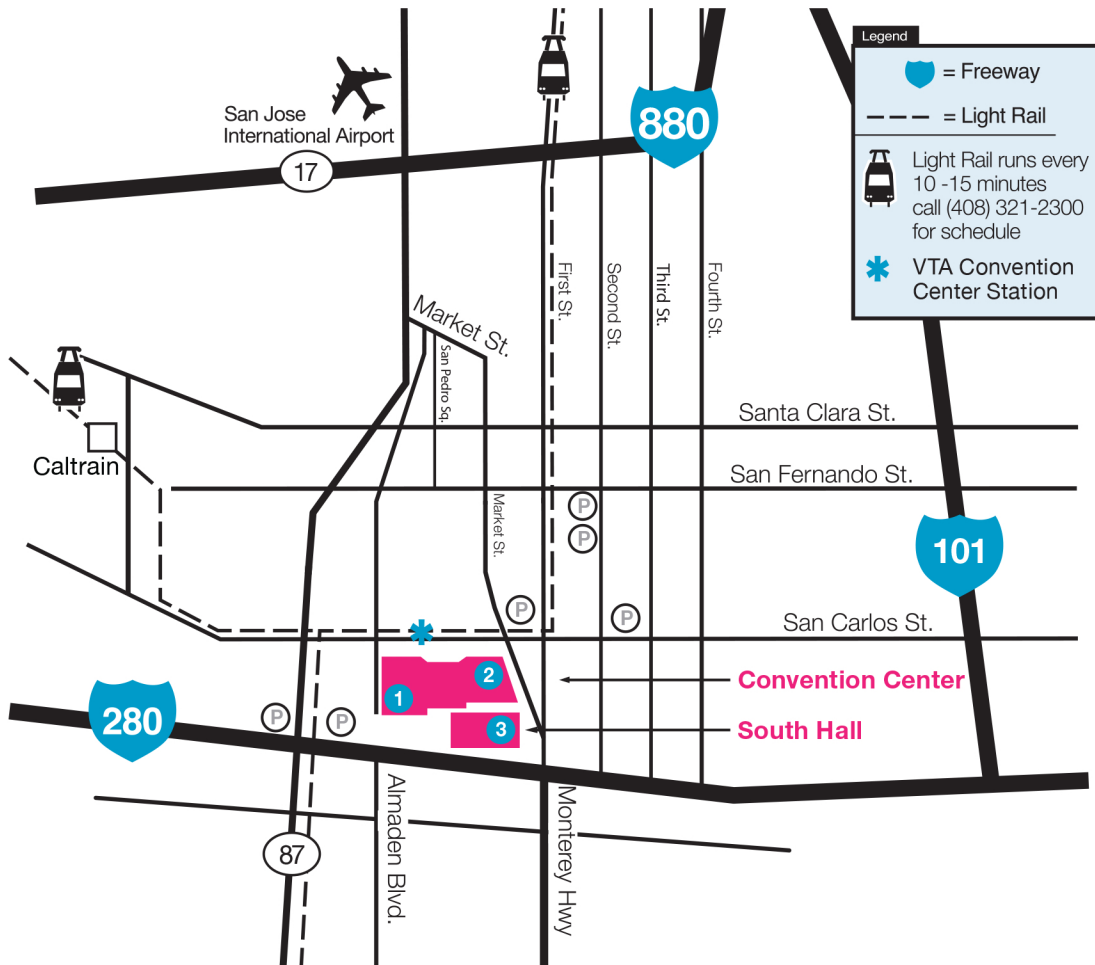

TEAM SAN JOSE

San Jose Convention Center & South Hall Parking Map

PARKING

1. CONVENTION CENTER / SOUTH HALL PARKING (CONVENTION CENTER)

$1.00 per 20 minutes, $30 daily maximum, Monday through Sunday.
Special rates posted at facility may apply during special events.

2. CONVENTION CENTER / SOUTH HALL ADDITIONAL PARKING (CONVENTION CENTER)

$1.00 per 20 minutes, $20 daily maximum, Monday through Sunday.
Special rates posted at facility may apply during special events.

3. CONVENTION CENTER / SOUTH HALL ADDITIONAL PARKING (SOUTH HALL)

South Market and Viola streets
$7 daily at fee; $4 evening flat fee; no overnight parking