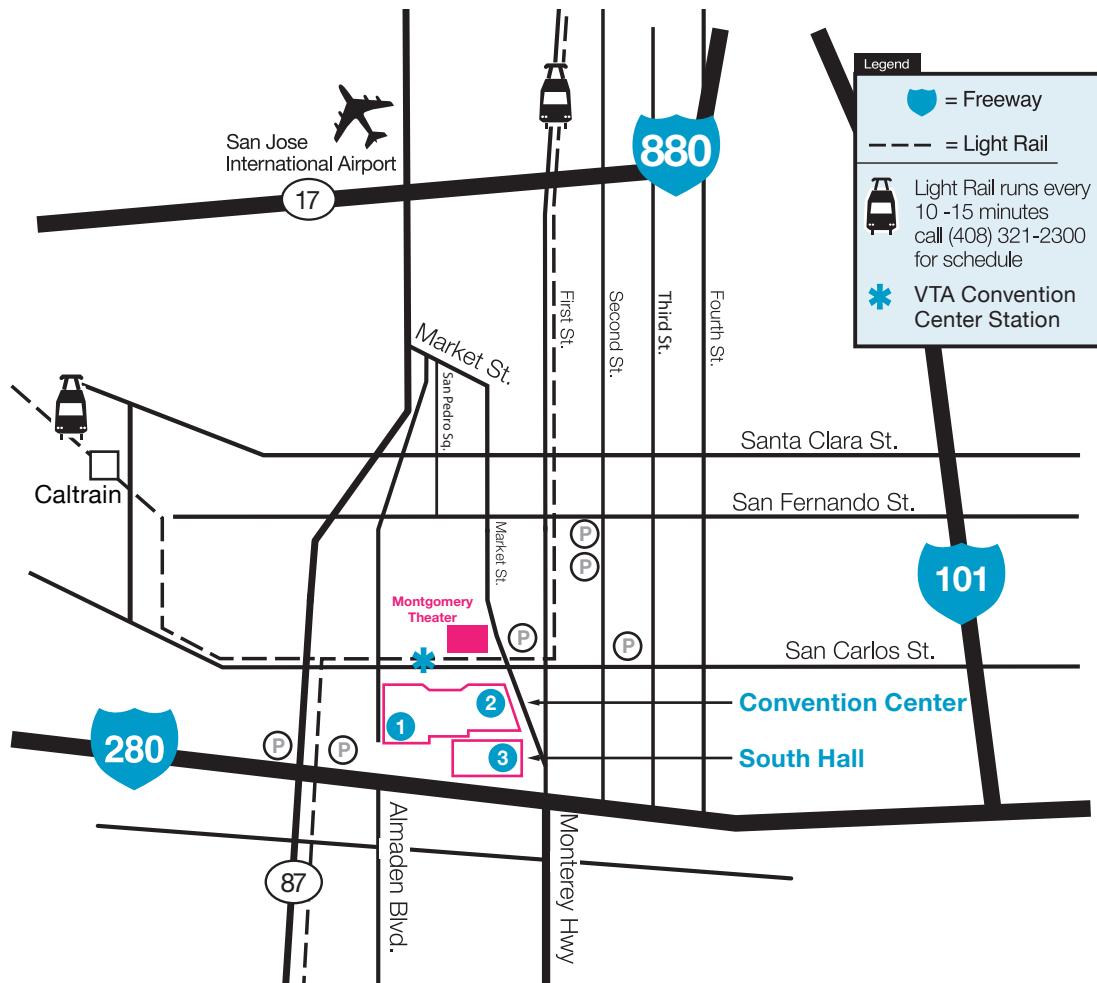

Montgomery Theater Parking Map

PARKING

1. MONTGOMERY THEATER PARKING (CONVENTION CENTER)

\$1.00 per 20 minutes, \$20 daily maximum, Monday through Sunday.
Special rates posted at facility may apply during special events.

South Market and Viola streets
\$7 daily at fee; \$4 evening flat fee; no overnight parking

Montgomery Theater Driving Directions

FROM THE NORTH: SAN FRANCISCO (280S) | SAN FRANCISCO (101S) | OAKLAND (880S) | FREMONT (680S)
FROM THE SOUTH: SANTA CRUZ (17N) | SALINAS/MONTEREY/MORGAN HILL (101N)

FROM 101 SOUTH
Take CA-87 S, Guadalupe Pkwy
Take the PARK AVENUE exit
Turn LEFT onto PARK AVE
Turn RIGHT onto ALMADEN BLVD
Turn LEFT into the Convention Center Parking Garage

OAKLAND

FROM 880 SOUTH
Take the COLEMAN AVE exit toward the Convention Center/Arena
Turn LEFT, over the highway, onto COLEMAN AVE
COLEMAN AVE turns into MARKET ST after 1.5 miles
Continue on MARKET ST into downtown
Cross W SAN CARLOS ST
Turn RIGHT into the Convention Center Parking Garage

FREMONT

FROM 680 SOUTH
Take I-280 N toward DOWNTOWN SAN JOSE
Take the 7TH STREET exit
Go STRAIGHT onto MARGARET WAY
MARGARET WAY bends right and becomes S 5TH ST
Turn LEFT onto E REED ST
Turn RIGHT onto MARKET ST
Turn LEFT into the Convention Center Parking Garage